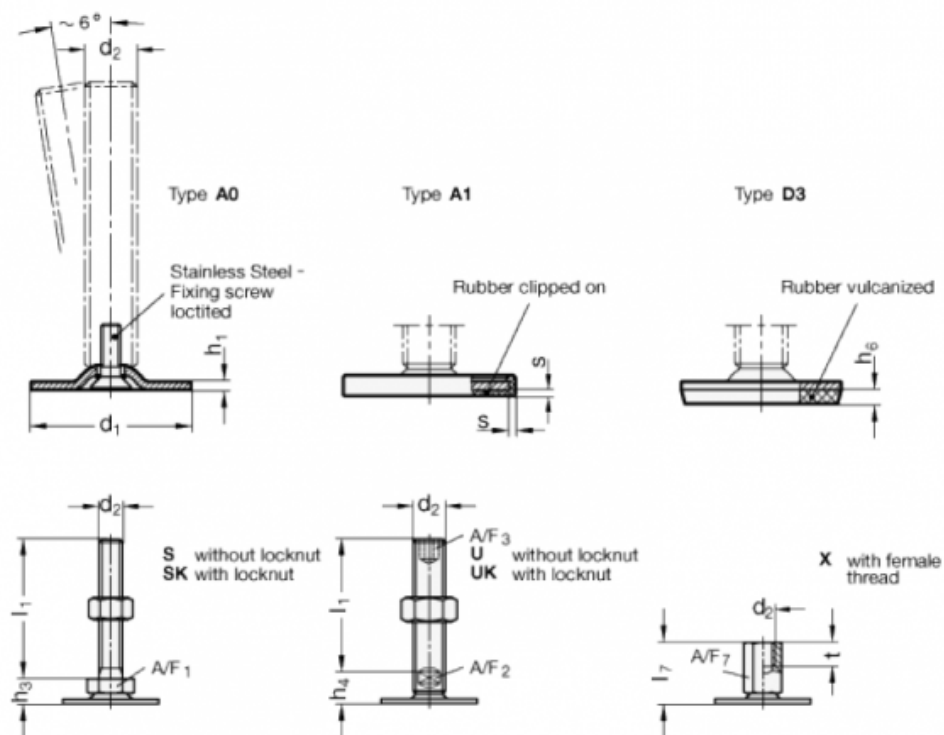

# Data Sheet

Article number: 204080M863A1S

Description: E+G levelling foot  
GN 40-80-M8-63-A1-S

Note: S Without nut, External hexagon at the bottom

## Measures

A/F1	= 17
d1	= 80
d2	= M8
h1	= 3
h3	= 12
h6	=
l1	= 63
s	= 2